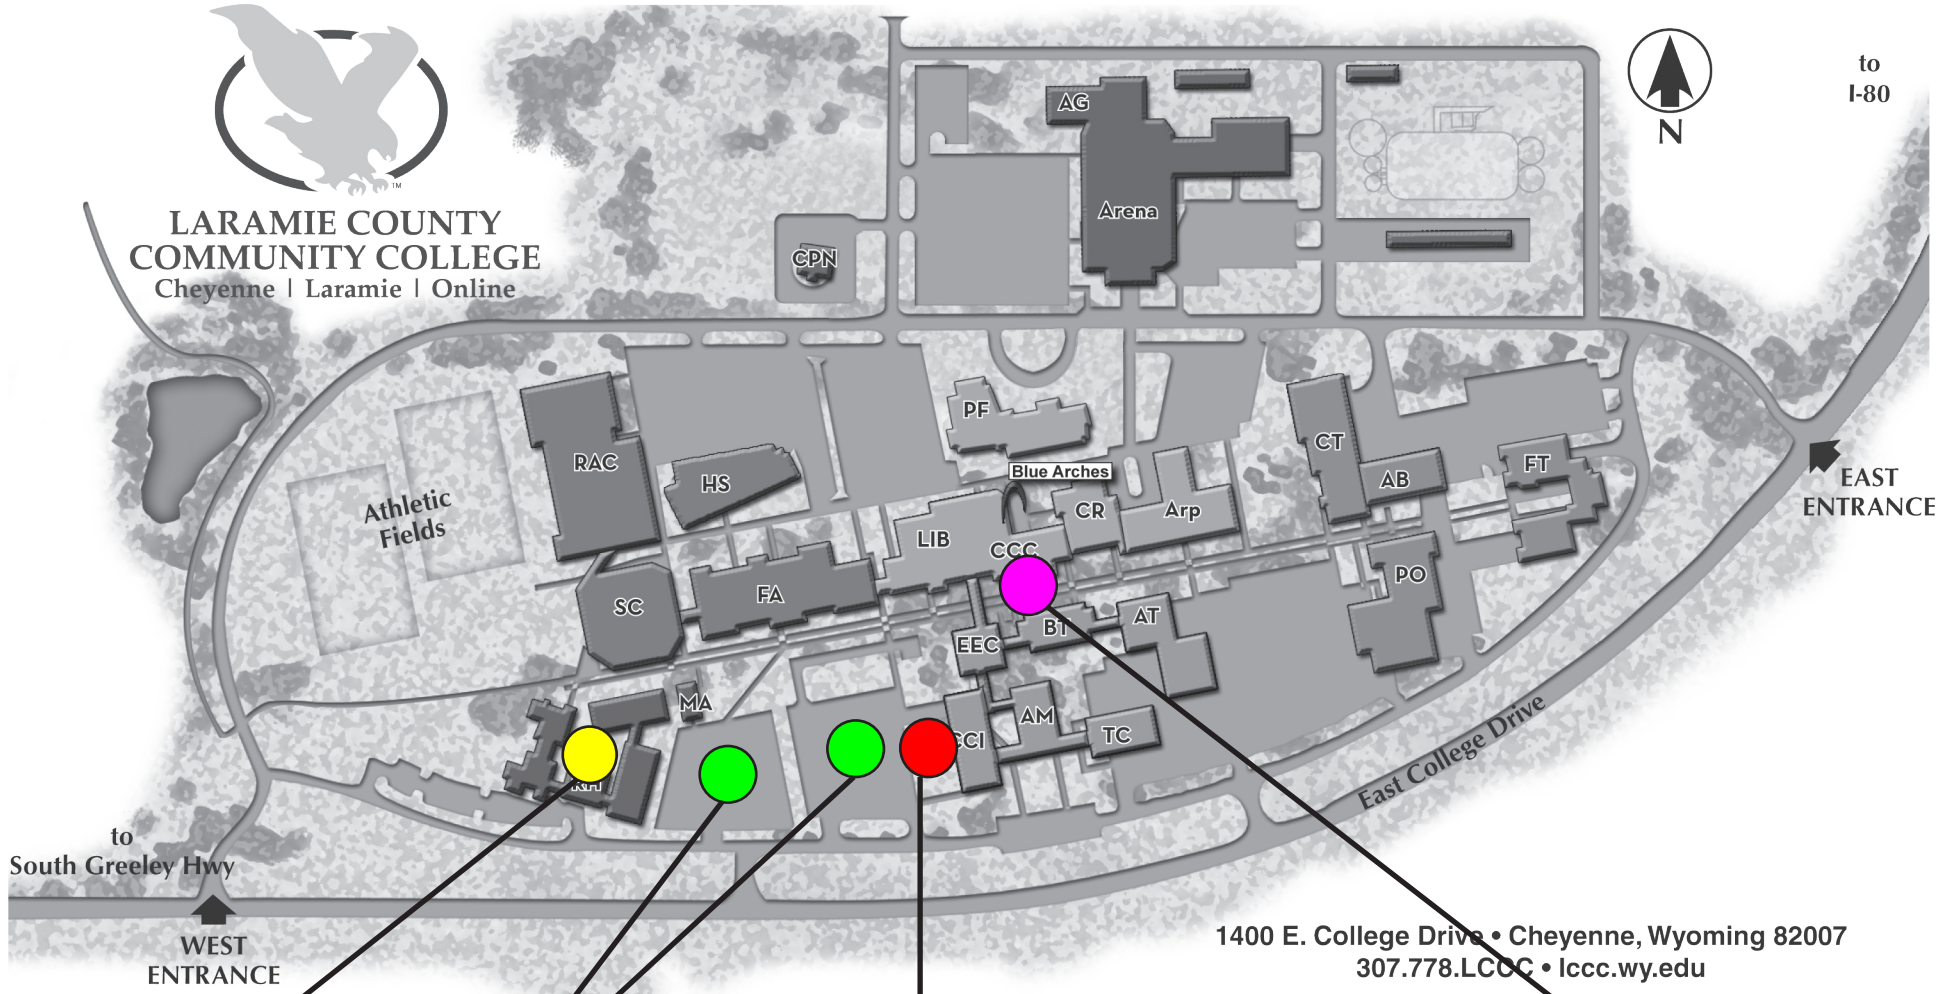

Map of Facilities Used by Rocky Mountain Conference during Annual Celebration 2017 at Laramie County Community College in Cheyenne, Wyoming

**LARAMIE COUNTY
COMMUNITY COLLEGE**
Cheyenne | Laramie | Online

1400 E. College Drive • Cheyenne, Wyoming 82007
307.778.LCOC • lccc.wy.edu

Residence Halls
All Onsite Lodging for AC

Complimentary Parking
for Annual Celebration

Center for Conference and Institutes
(Main Meeting Space; contains
Centennial Room, Overland Trail Room)

Campus Comm. Center
Dining Hall